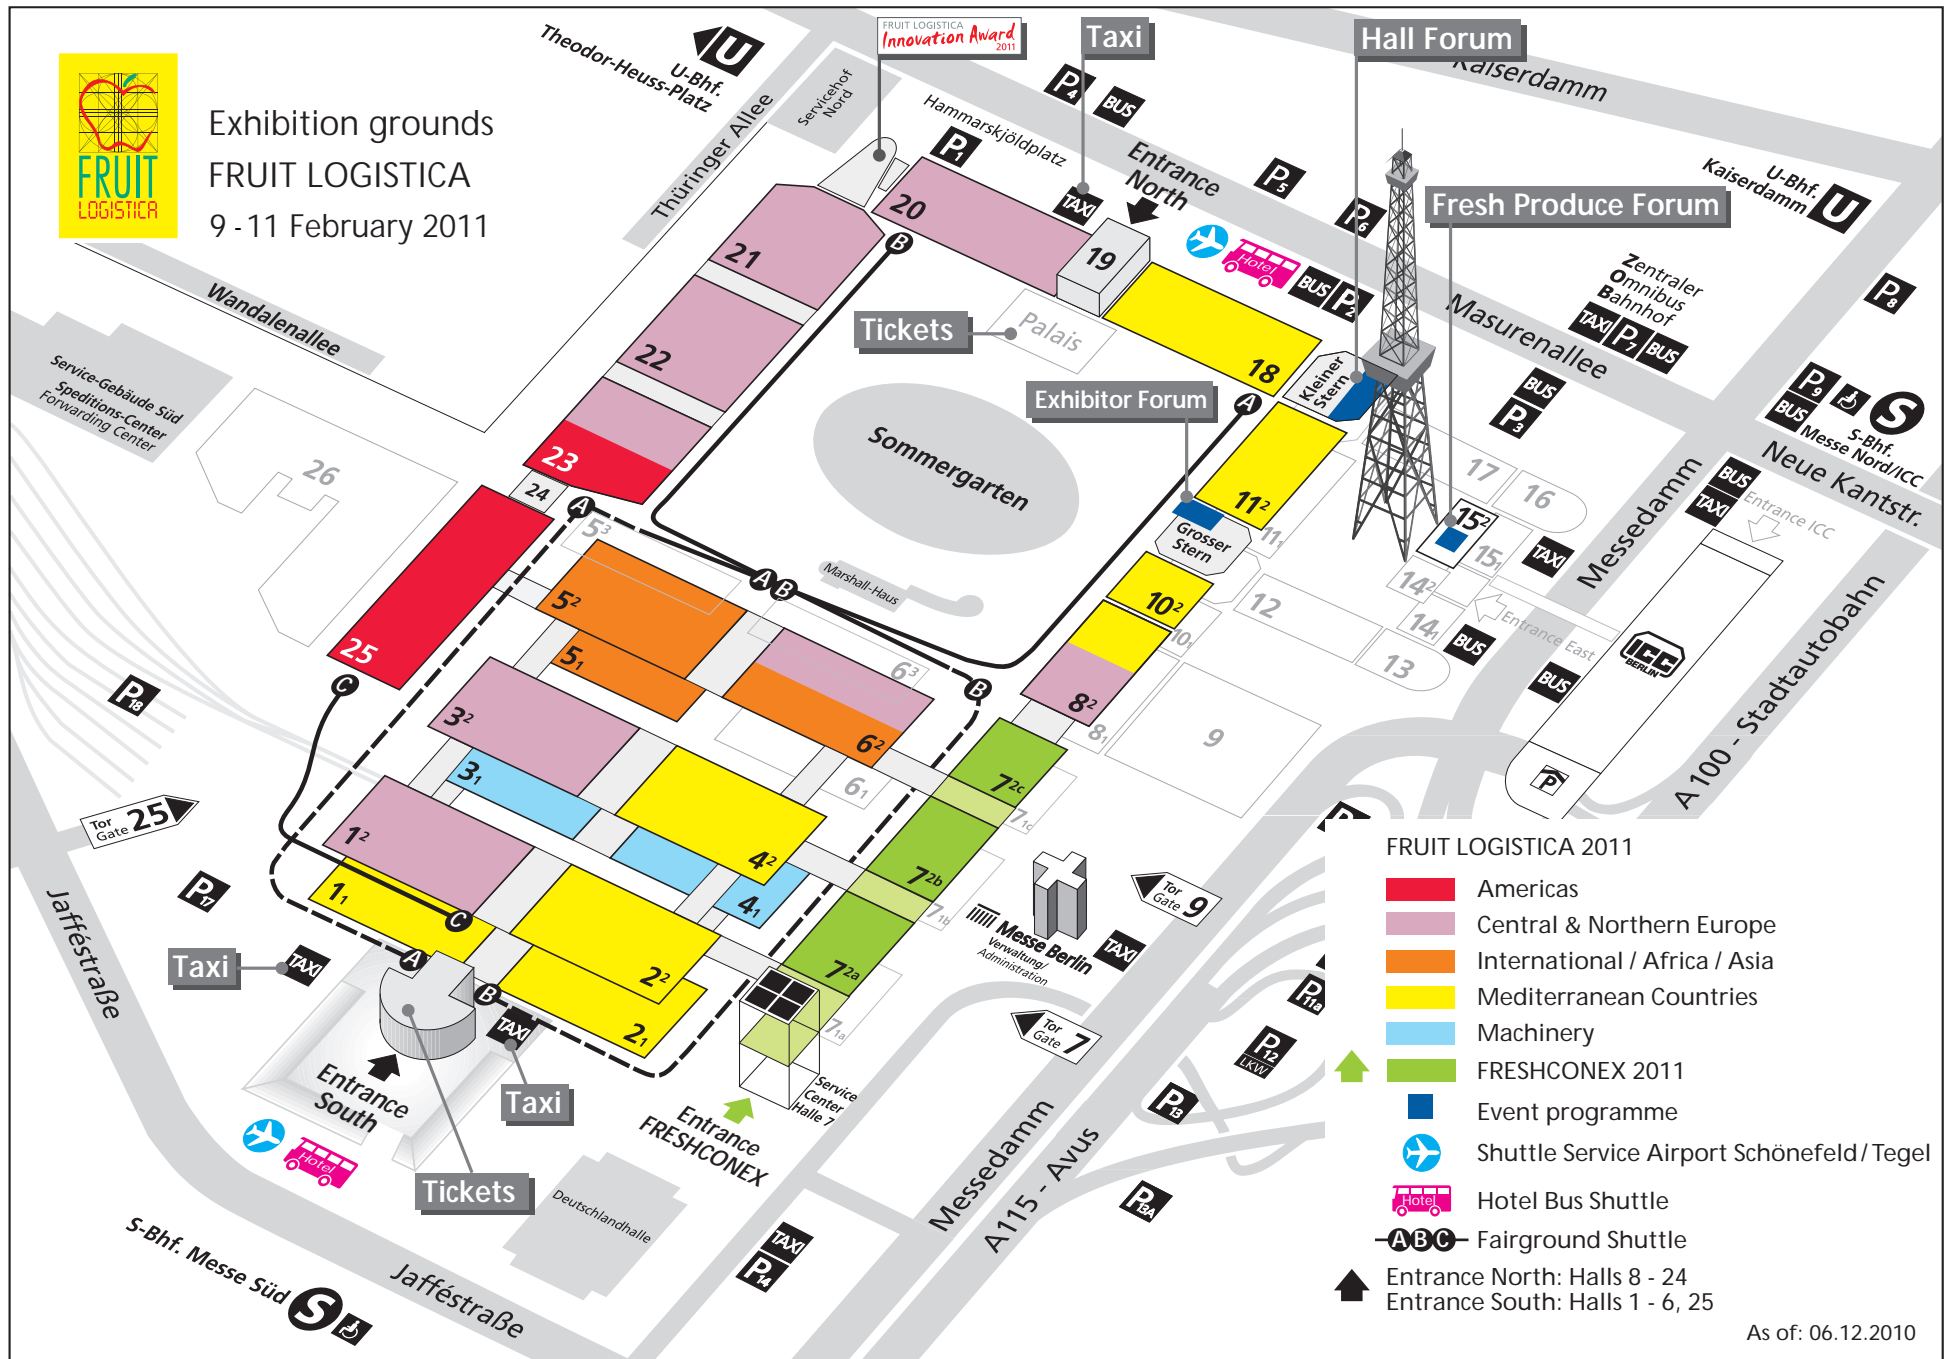

Exhibition grounds
FRUIT LOGISTICA
9 - 11 February 2011

FRUIT LOGISTICA 2011

- Americas
- Central & Northern Europe
- International / Africa / Asia
- Mediterranean Countries
- Machinery
- FRESHCONEX 2011
- Event programme
- Shuttle Service Airport Schönefeld/ Tegel
- Hotel Bus Shuttle
- Fairground Shuttle
- Entrance North: Halls 8 - 24
- Entrance South: Halls 1 - 6, 25